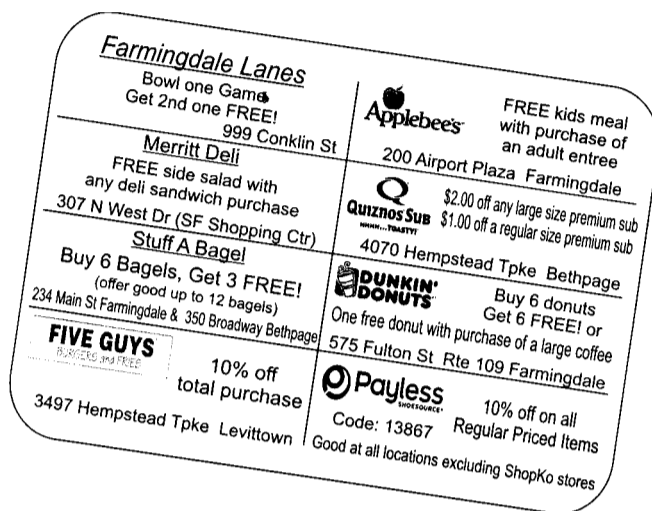

PLEASE SUPPORT
Weldon E. Howitt Middle School

Discounts Everyday For One Full Year
 ALL OVER TOWN!!

Get Your **ALLOWAY** Value Card Today!

For Information on obtaining your card call:
 Margaret Hroch – 516-454-2878